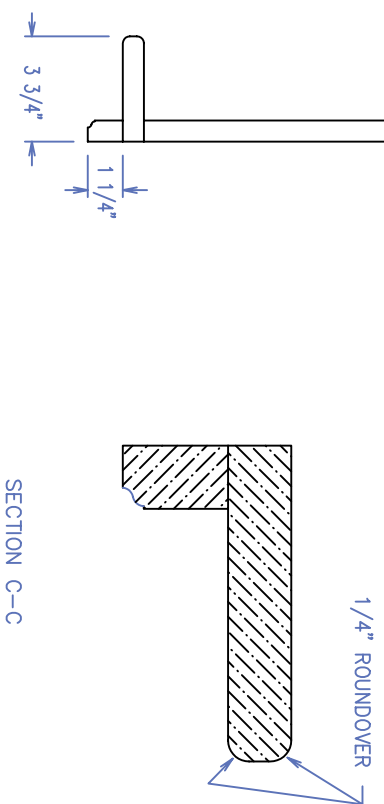

NOTE: NOTCH FOR MIRROR
1/4" WIDE x 1/8" DEEP

 Smitty's Woodworks MISSOULA, MONTANA			TITLE MOTHER'S MIRROR		
DRAWN SRS	CHECKED	SCALE	DATE 11/95	DWG. MIRROR.DWG	REV.