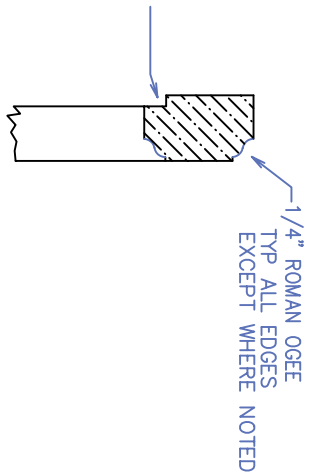

NOTE: NOTCH FOR MIRROR
1/4" WIDE x 1/8" DEEP

 Smitty's Woodworks MISSOULA, MONTANA			TITLE MOTHER'S MIRROR		
DRAWN SRS	CHECKED	SCALE	DATE 11/95	DWG. MIRROR.DWG	REV.